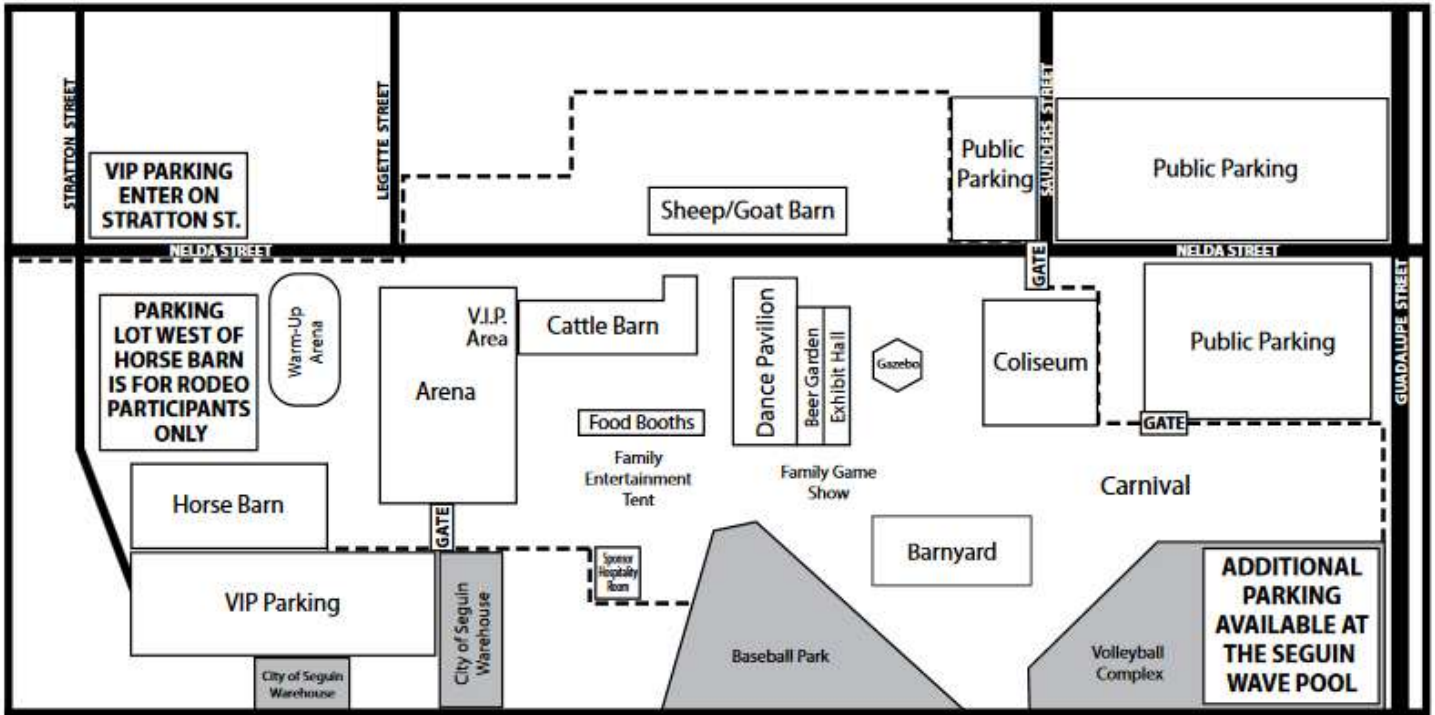

Guadalupe County Fair & Rodeo Association
2nd weekend in October

Fairgrounds layout.

Locate the fair:
Seguin Events Complex (Guadalupe County Fairgrounds)
950 S. Austin
Seguin, TX. 78155

See you at the fair!!!